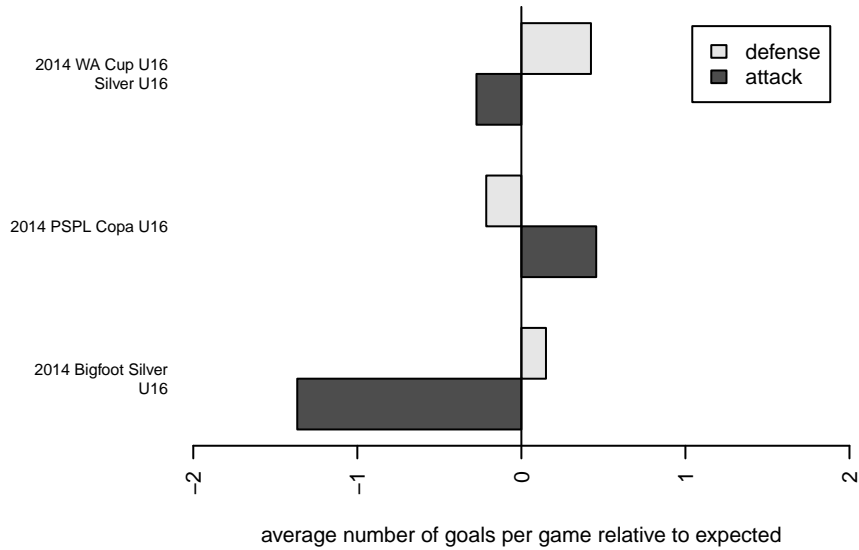

Venues played:  
2014 Bigfoot Silver U16  
2014 PSPL Copa U16  
2014 WA Cup U16 Silver U16

**Highline Select B98**  
Dots are actual minus expected GF (blue circles) and GA (red triangles).  
Blue line is smoothed change in attack strength. Red is smoothed change in defense strength.

**attack and defense variance (black dot)  
relative to other teams  
and top 10 in region**

**attack and defense rating  
relative to others at age  
and all opponents in last 13 months**

**Performance relative to 13 month average**