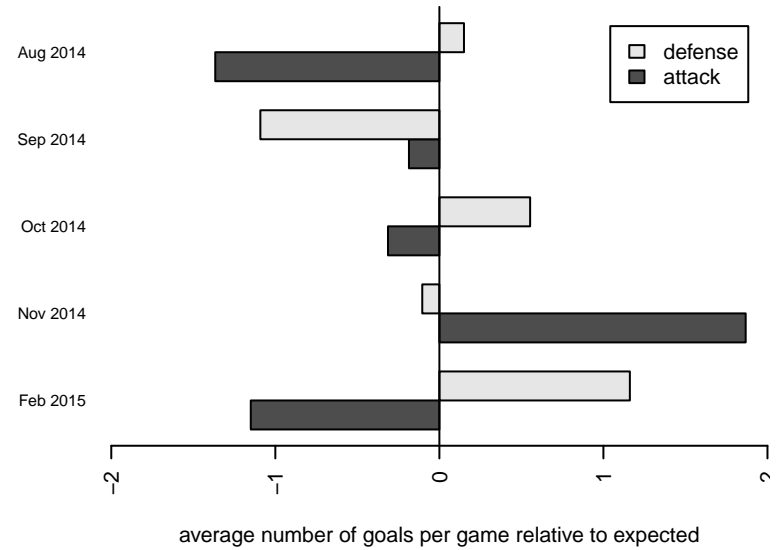

Performance relative to 13 month average