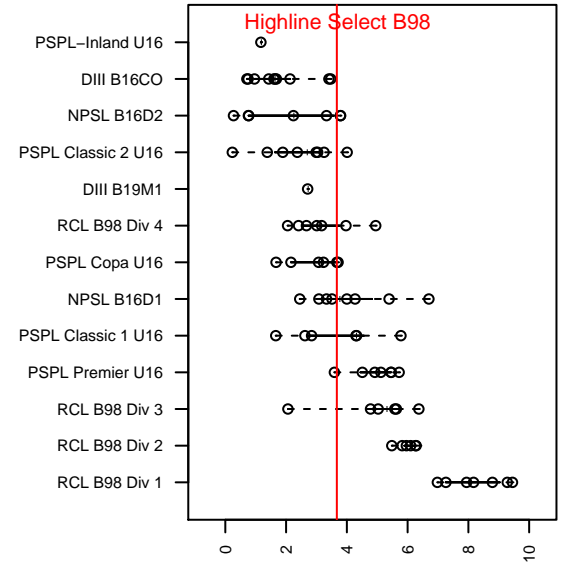

Venues played:  
2014 Bigfoot Silver U16  
2014 PSPL Copa U16  
2014 WA Cup U16 Silver U16

**Highline Select B98**  
Dots are actual minus expected GF (blue circles) and GA (red triangles).  
Blue line is smoothed change in attack strength. Red is smoothed change in defense strength.

**attack and defense variance (black dot)  
relative to other teams  
and top 10 in region**

**attack and defense rating  
relative to others at age  
and all opponents in last 13 months**

**Performance relative to 13 month average**